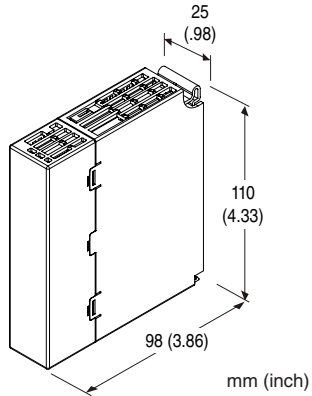

Remote I/O R30 Series

BLANK FILLER MODULE

Functions & Features

- Dummy module for an unused slot
- Available for remote I/O R30 series, paperless recorder TR30 series

MODEL: R30DM

ORDERING INFORMATION

- Code number: R30DM

INSTALLATION

Mounting: Installation Base (model: R30BS)

Weight: 55 g (1.9 oz)