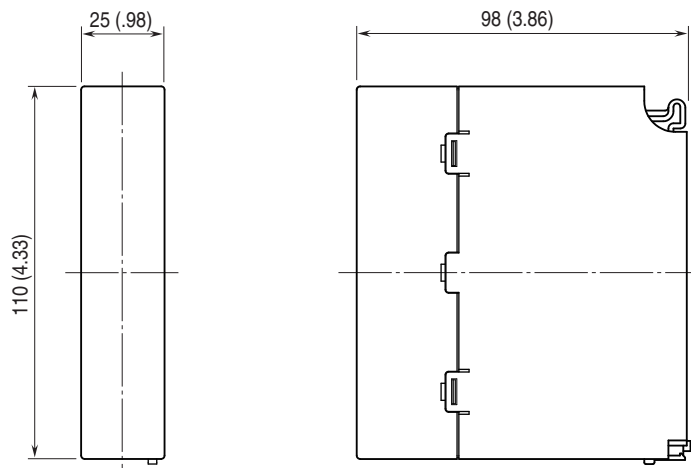

#### INSTALLATION

**Mounting:** Installation Base (model: R30BS)

**Weight:** 55 g (1.9 oz)

**EXTERNAL VIEW**

■ FRONT VIEW

■ SIDE VIEW

■ BOTTOM VIEW

**EXTERNAL DIMENSIONS unit: mm [inch]**