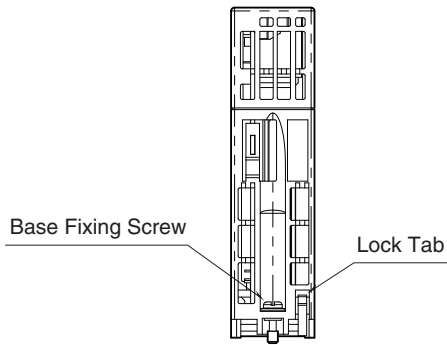

#### INSTALLATION

**Mounting:** Installation Base (model: R30BS)

**Weight:** 55 g (1.9 oz)

**EXTERNAL VIEW**

■ FRONT VIEW

■ SIDE VIEW

■ BOTTOM VIEW

**EXTERNAL DIMENSIONS unit: mm [inch]**