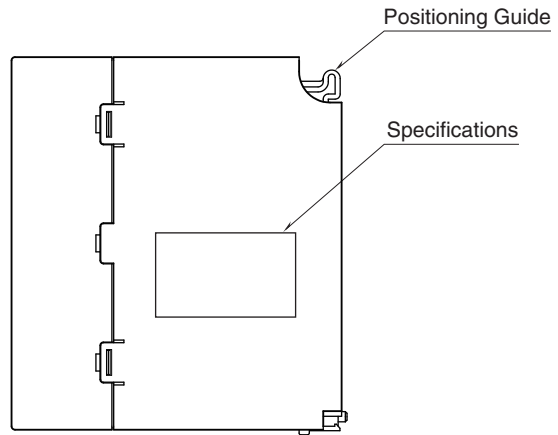

#### INSTALLATION

**Mounting:** Installation Base (model: R30BS)

**Weight:** 55 g (1.9 oz)

**EXTERNAL VIEW**

■ FRONT VIEW

■ SIDE VIEW

■ BOTTOM VIEW

**EXTERNAL DIMENSIONS unit: mm [inch]**