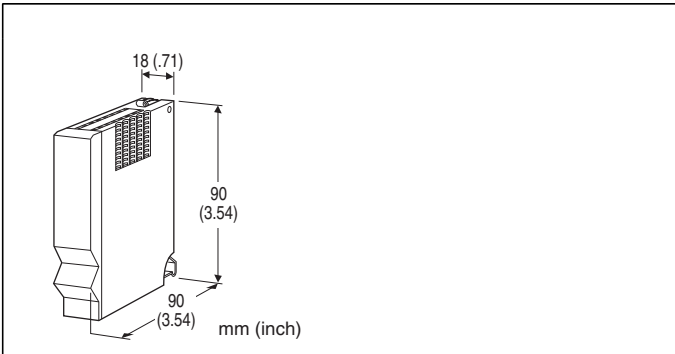

Remote I/O R5 Series

BLANK FILLER MODULE

MODEL: R5-DM

ORDERING INFORMATION

- Code number: R5-DM

INSTALLATION

Mounting: Installation Base (model: R5-BS)

Weight: 50 g (1.76 oz)

EXTERNAL DIMENSIONS unit: mm [inch]

Specifications are subject to change without notice.