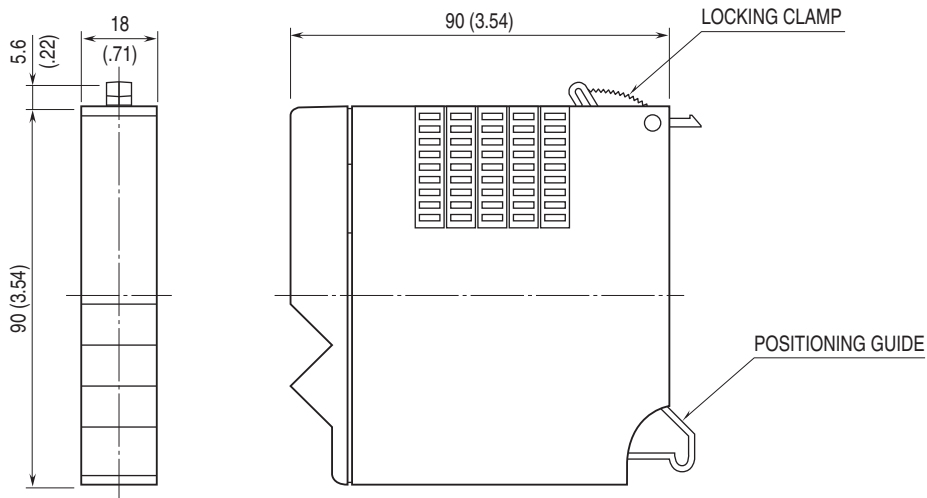

Remote I/O R5 Series

BLANK FILLER MODULE

MODEL: R5-DM

ORDERING INFORMATION

- Code number: R5-DM

INSTALLATION

Mounting: Installation Base (model: R5-BS)

Weight: 50 g (1.76 oz)

EXTERNAL DIMENSIONS unit: mm [inch]

Specifications are subject to change without notice.